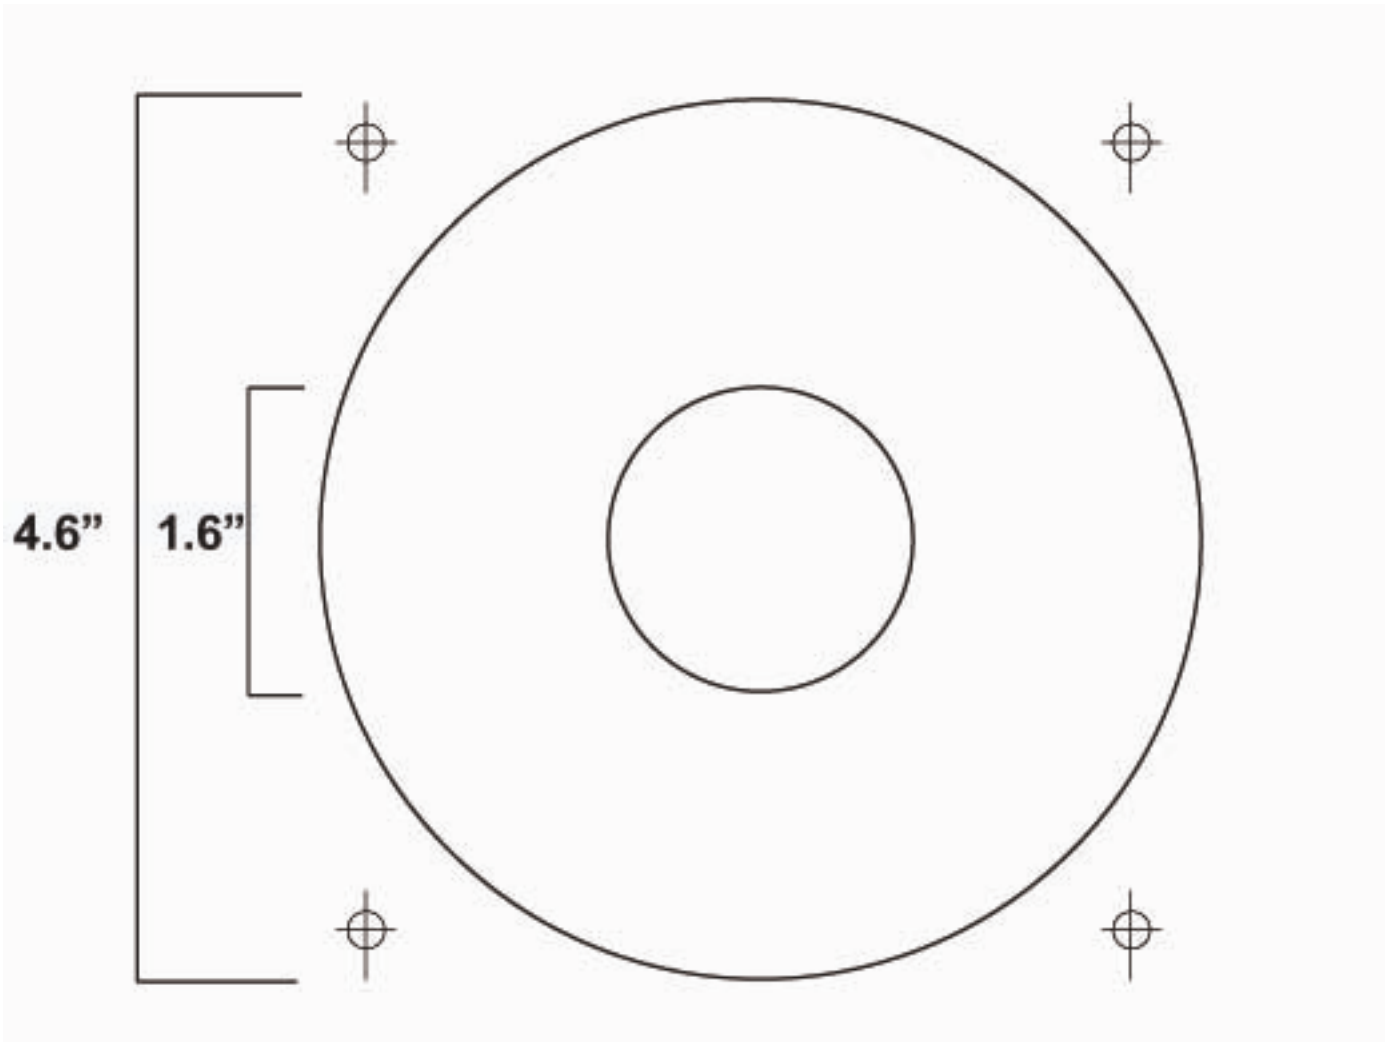

TEMPLATES

4 Panel Insert

TEMPLATE IS NOT DRAWN TO SCALE!

capturehits
Rise Above the Competition™

Toll-Free: (866) 493-3693
Fax: (954) 697-6222
Web: www.capturehits.com

- 1) Do not include template lines in your final artwork.
- 2) All background work or graphics must extend beyond the entire bleed area.

TEMPLATES

CD Label

- 1) Do not include the circles used in the template.
- 2) Include registration marks.
- 3) Do not place any text or images within the center, smaller circle as this is where the hole is on a CD.
- 4) Make sure that graphics bleed beyond the template guides to ensure images cover the entire CD face.