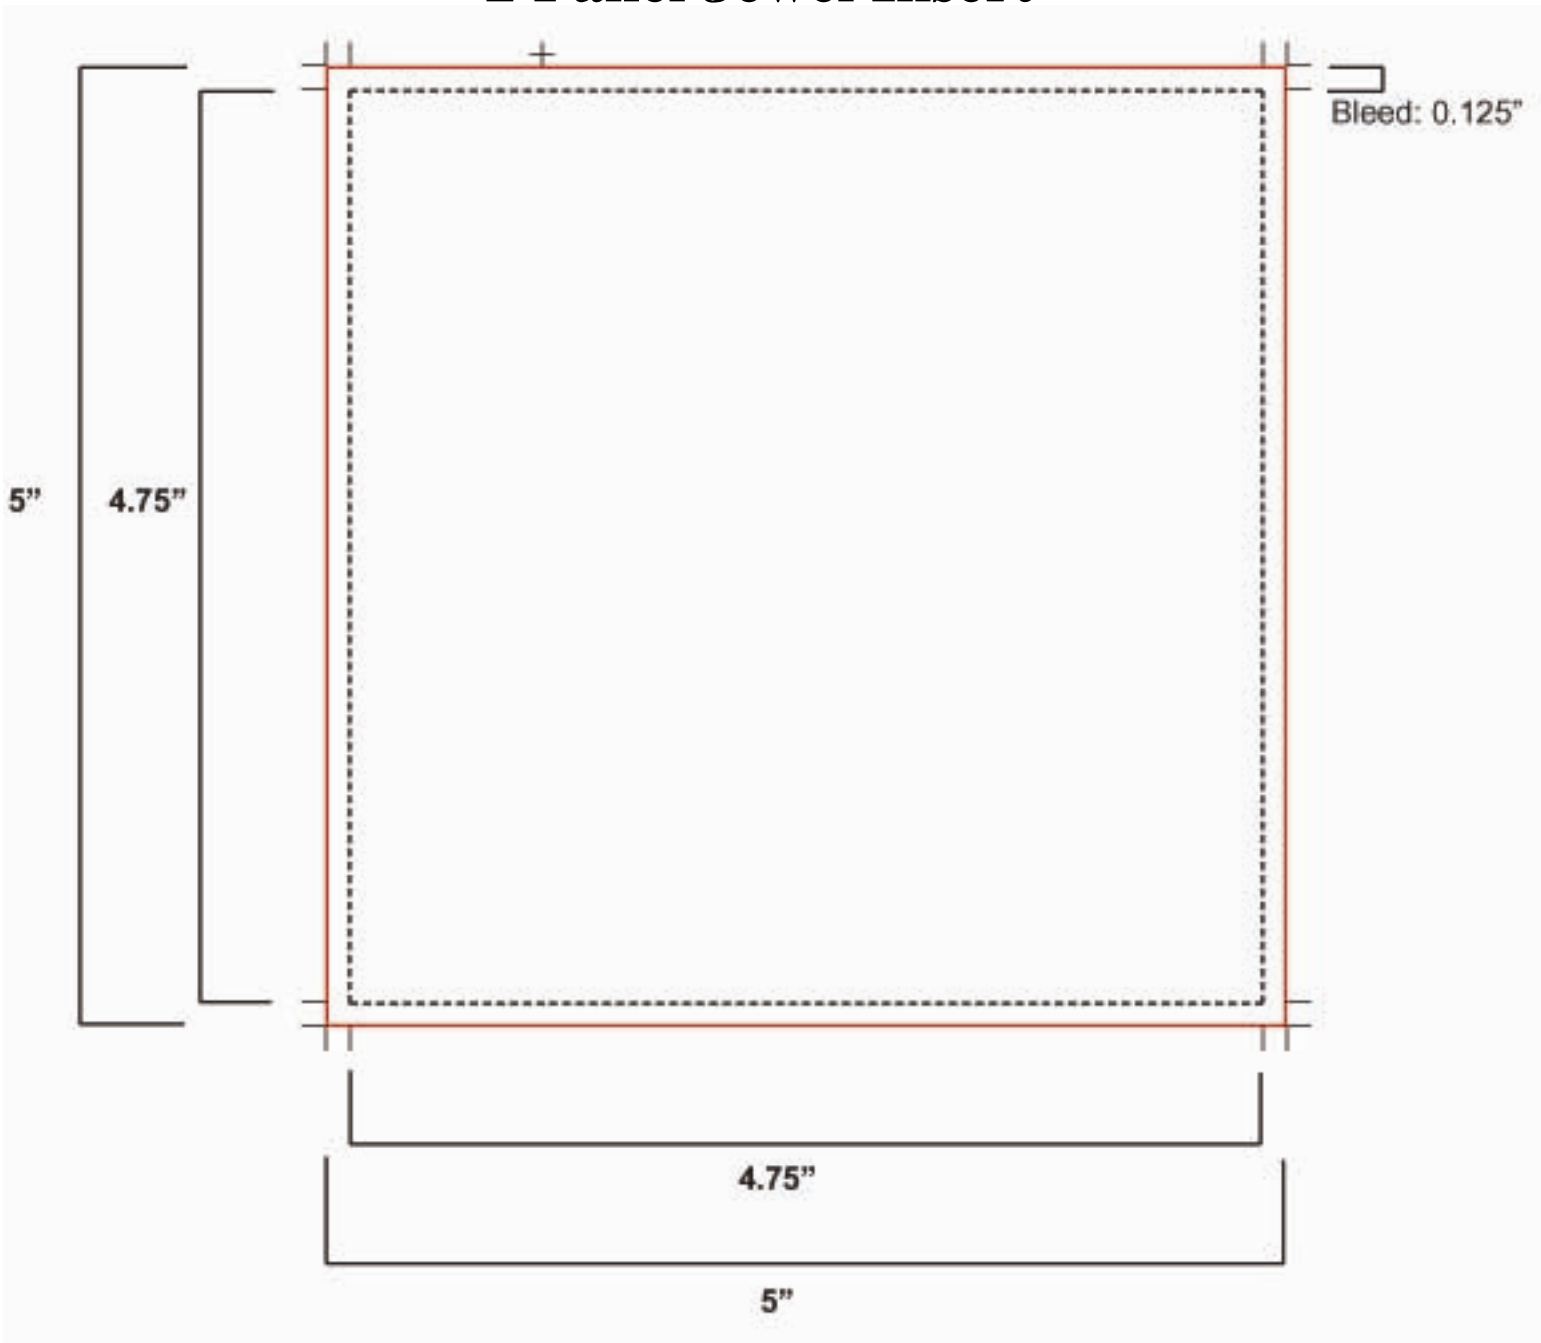

TEMPLATES

2 Panel Jewel Insert

Toll-Free: (866) 493-3693
Fax: (954) 697-6222
Web: www.capturehits.com

- 1) Do not include template lines in your final artwork.
- 2) All background work or graphics must extend beyond the entire bleed area.

TEMPLATES

CD Label

- 1) Do not include the circles used in the template.
- 2) Include registration marks.
- 3) Do not place any text or images within the center, smaller circle as this is where the hole is on a CD.
- 4) Make sure that graphics bleed beyond the template guides to ensure images cover the entire CD face.

- 1) Do not include template lines in your final artwork.
- 2) All background work or graphics must extend beyond the entire bleed area.
- 3) Allow a minimum of 1/4 inch bleed beyond the gray cutting area as illustrated in the template.