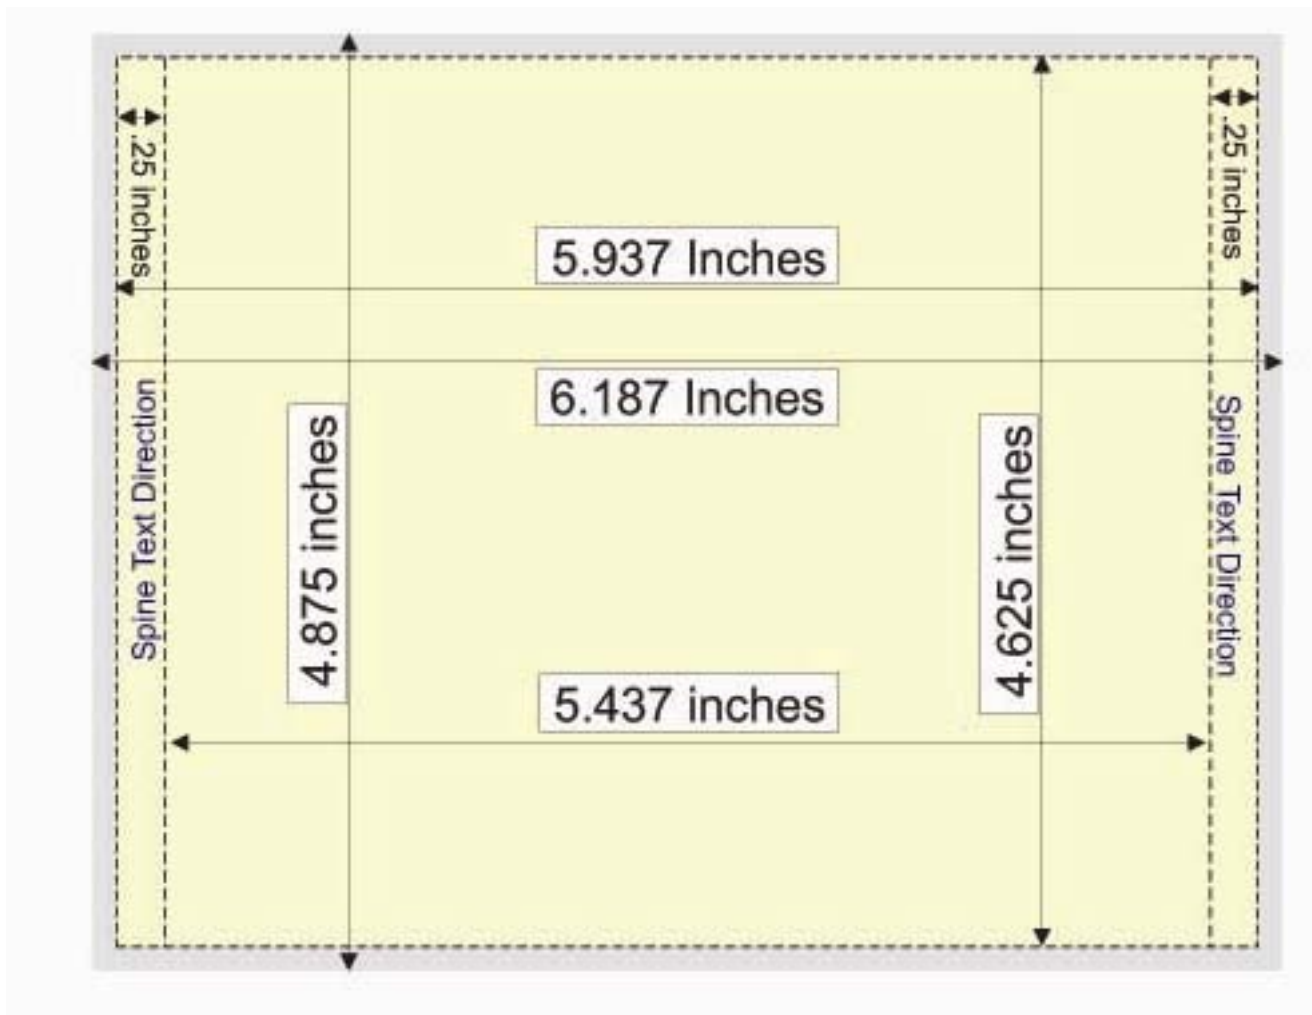

TEMPLATES

Tray Card

TEMPLATE IS NOT DRAWN TO SCALE!

capturehits
Rise Above the Competition™
Toll-Free: (866) 493-3693
Fax: (954) 697-6222
Web: www.capturehits.com

1) Do not include template lines in your final artwork.
2) All background work or graphics must extend beyond the entire bleed area.
3) Allow a minimum of 1/4 inch bleed beyond the gray cutting area as illustrated in the template.