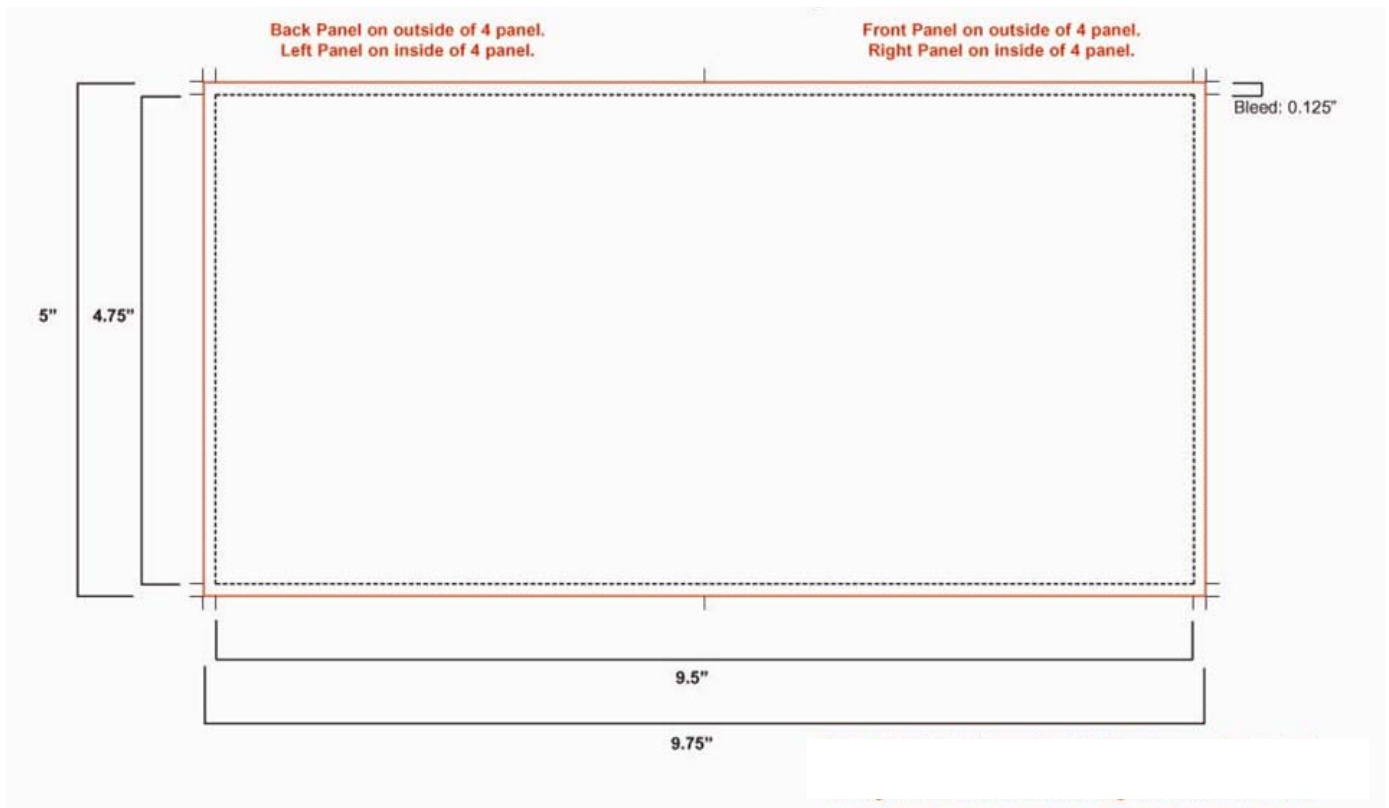

TEMPLATES

4 Panel Insert

TEMPLATE IS NOT DRAWN TO SCALE!

capturehits
Rise Above the Competition™

Toll-Free: (866) 493-3693
Fax: (954) 697-6222
Web: www.capturehits.com

1) Do not include template lines in your final artwork.
2) All background work or graphics must extend beyond the entire bleed area.